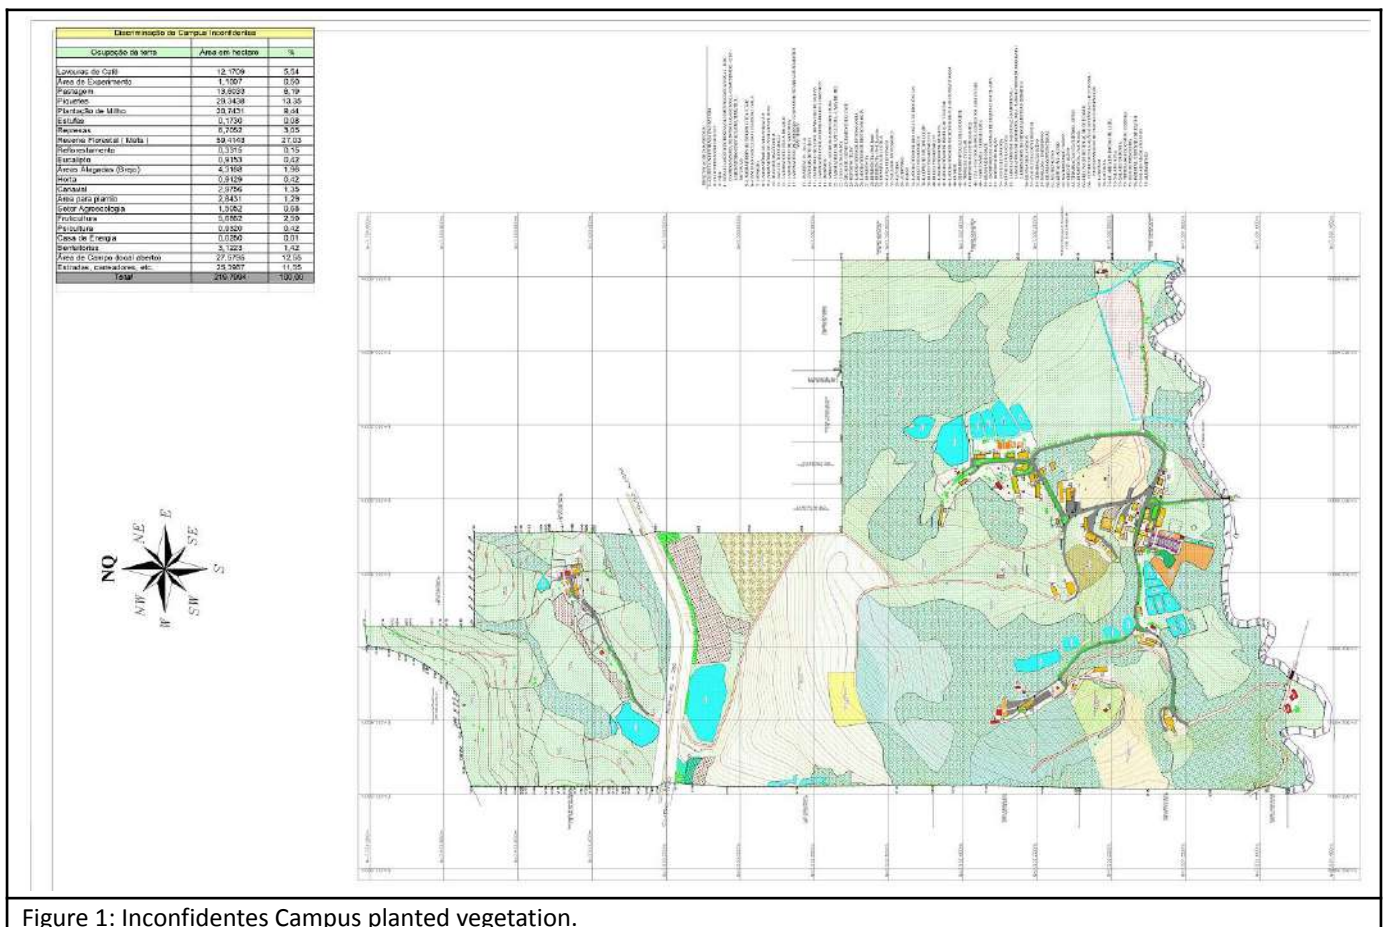

### [1] Setting and Infrastructure (SI)

#### [1.10] Total Area on Campus Covered in Planted Vegetation (m<sup>2</sup>)

Figure 1: Inconfidentes Campus planted vegetation.

Figure 2: Machado Campus planted vegetation.

Figure 3: Muzambinho Campus planted vegetation.

### Description

IFSULDEMINAS have **3,036,807 m<sup>2</sup>** covered in planted vegetation (annual plantations, pastures, coffee, fruit, forestry and forest nurseries, etc), which corresponds to **42,01%** of the total area. Source: Machado and Muzambinho Campus. Images captured by Google Earth application.