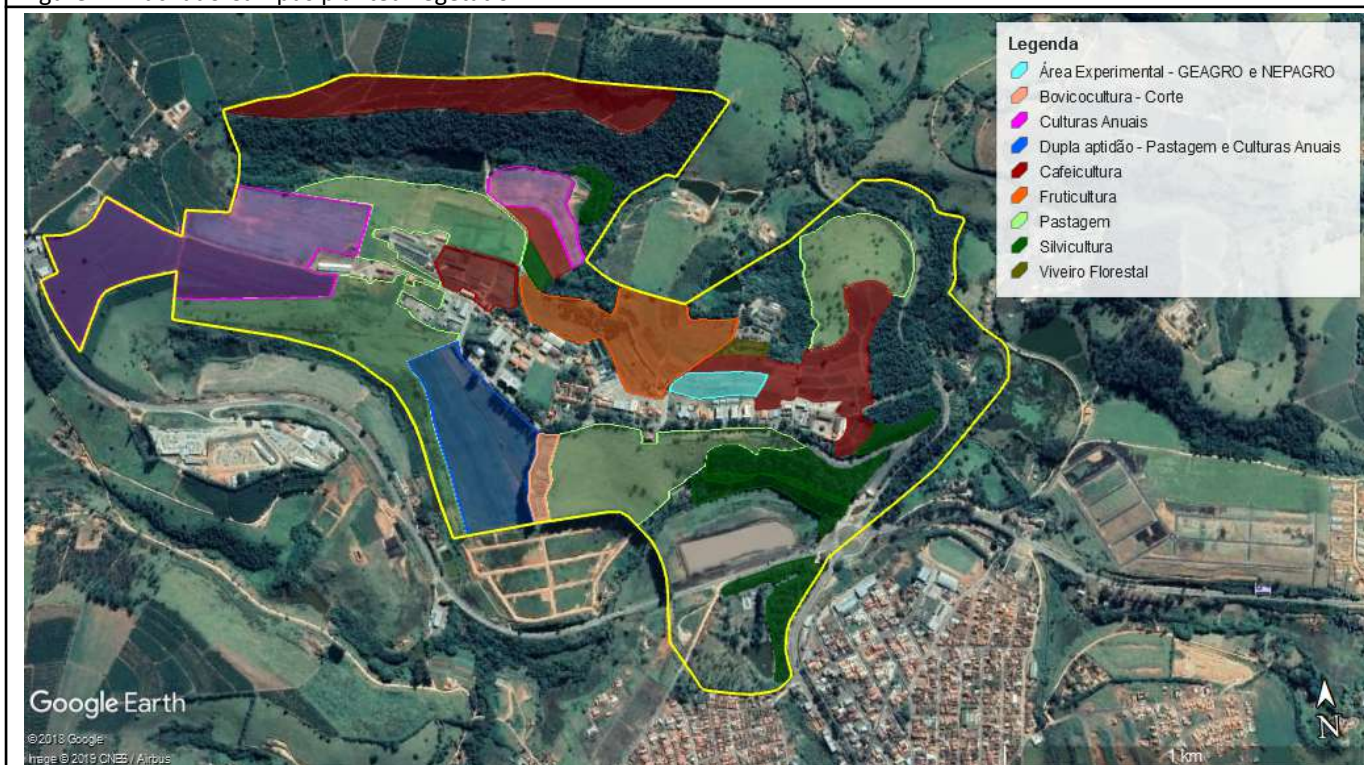

### [1] Setting and Infrastructure (SI)

#### [1.10] Total Area on Campus Covered in Planted Vegetation (m<sup>2</sup>)

Figure 1: Inconfidentes Campus planted vegetation.

Figure 2: Machado Campus planted vegetation.

Figure 3: Muzambinho Campus planted vegetation.

### Description

IFSULDEMINAS have **3,036,807 m<sup>2</sup>** covered in planted vegetation (annual plantations, pastures, coffee, fruit, forestry and forest nurseries, etc), which corresponds to **42,01%** of the total area. Source: Machado and Muzambinho Campus. Images captured by Google Earth application.