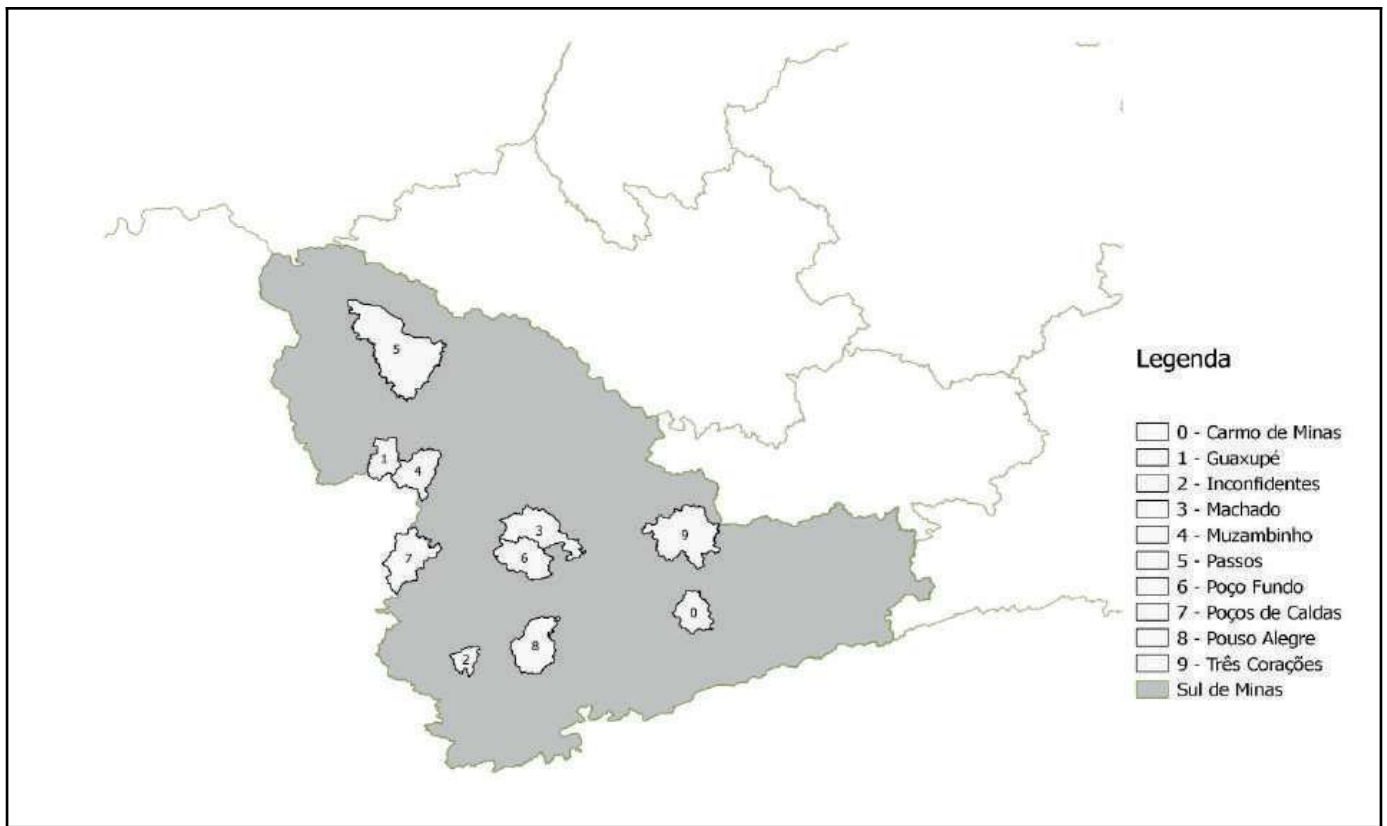

Figure 7: Campus Carmo de Minas
Alameda Murilo Eugênio Rubião, s/nº - Bairro Chacrinha -
CEP 37.472-000 - Carmo de Minas - MG

Figure 8: Campus Três Corações
Rua Coronel Edgar Cavalcanti de Albuquerque, nº 61 - Bairro
Chácara das Rosas - CEP 37.417-158 - Três Corações - MG

Figure 9: Reitoria
Avenida Vicente Simões, nº 1.111 - Bairro Nova Pouso Alegre
- CEP 37.553-465 - Pouso Alegre - MG

Figure 10: IFSULDEMINAS campi location.

Description

In the South of Minas Gerais, the Federal Agrotechnical Schools of Inconfidentes (founded in 1918), Machado (founded in 1957) and Muzambinho (founded in 1952), traditionally recognized for quality in the offer of high school and technical courses, were unified in 2009, and the Rectory was established in Pouso Alegre. Thus, the Federal Institute of Education, Science and Technology of the South of Minas Gerais (IFSULDEMINAS), which currently has campuses in Passos, Poços de Caldas, Pouso Alegre (both three created in 2011) and advanced campuses in Carmo de Minas and Três Corações (both created in 2014), as well as advanced cores and network poles in several cities of the region.