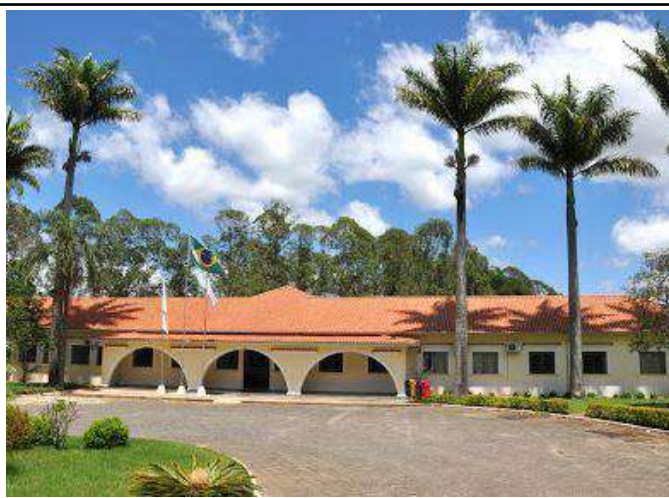

Figure 1: Muzambinho Main Campus.

Figure 2: Muzambinho Main Campus.

Figure 3: Muzambinho Main Campus.

Figure 4: Muzambinho Main Campus.

Figure 5: Muzambinho Campus - CeCAES.

Figure 6: Muzambinho Campus - Commercial College.

Figure 7: Muzambinho - Main Campus, CeCAES and Commercial College.

Figure 8: Muzambinho Campus - Main Campus configuration.

Figure 9: Muzambinho Campus - São Sebastião Farm (Guaxupé Experimental Pole) configuration.

Figure 10: Campus Muzambinho - CeCAES.

Figure 11: Muzambinho Campus - Commercial College.

Description

[Muzambinho Campus](#) is IFSULDEMINAS biggest and main campus. Former Federal Agrotechnical School of Muzambinho, it is located in the Morro Preto rural neighborhood, addressed on the km 35 of the BR 491 road. Although there are now several other courses, the predominance is still in agriculture. With an area of 218 ha, it counts on the cultivation of vegetables, annuals and perennials, and also with the zootechnical sectors of small, medium and large animals.

In addition to the main Campus, there are another 3 (three) units for academic purposes, namely the Commercial College (figure 6), the CeCAES (Center for Sciences Applied to Education and Health, figure 5) and the São Sebastião Farm (figure 9), where is located an extension of the Innovation Pole, functioning as a Technology Validation Center in Coffee Culture.