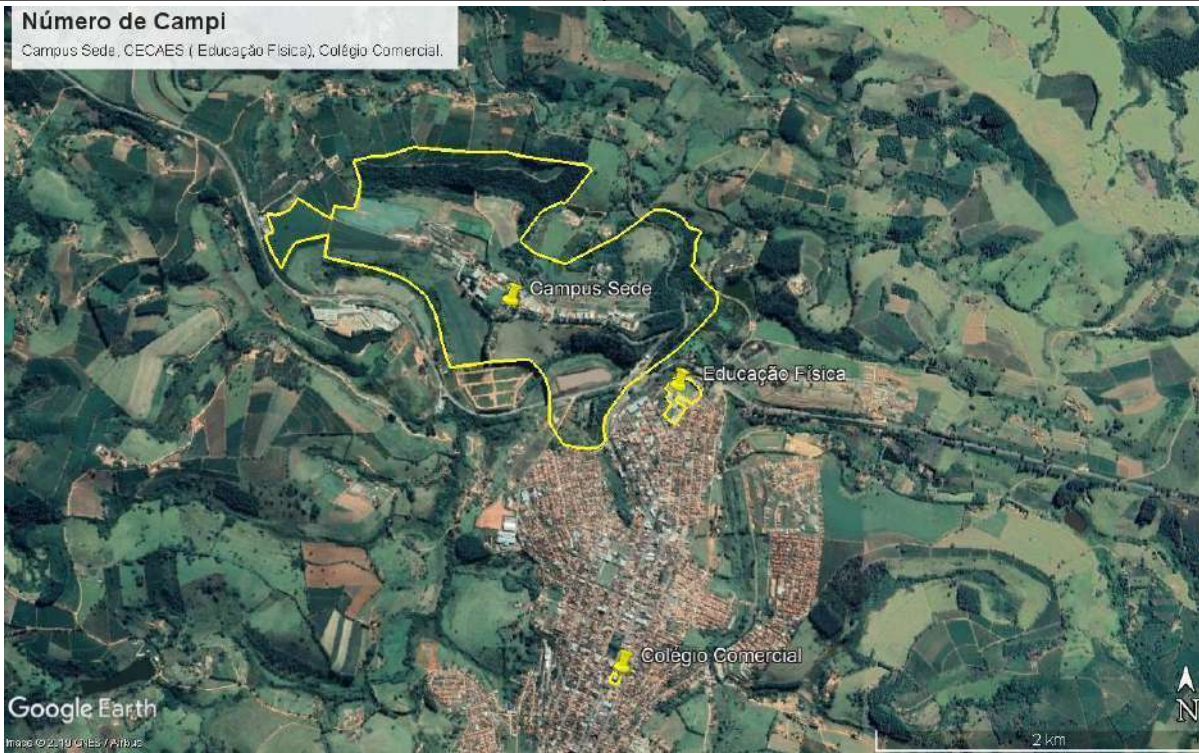

Figure 1: Muzambinho Main Campus.

Figure 2: Muzambinho Main Campus.

Figure 3: Muzambinho Main Campus.

Figure 4: Muzambinho Main Campus.

Figure 5: Muzambinho Campus - CeCAES.

Figure 6: Muzambinho Campus - Commercial College.

Figure 7: Muzambinho - Main Campus, CeCAES and Commercial College.

Figure 8: Muzambinho Campus - Main Campus configuration.

Figure 9: Muzambinho Campus - São Sebastião Farm (Guaxupé Experimental Pole) configuration.

Figure 10: Campus Muzambinho - CeCAES.

Figure 11: Muzambinho Campus - Commercial College.

Description

[Muzambinho Campus](#) is IFSULDEMINAS biggest and main campus. Former Federal Agrotechnical School of Muzambinho, it is located in the Morro Preto rural neighborhood, addressed on the km 35 of the BR 491 road. Although there are now several other courses, the predominance is still in agriculture. With an area of 218 ha, it counts on the cultivation of vegetables, annuals and perennials, and also with the zootechnical sectors of small, medium and large animals.

In addition to the main Campus, there are another 3 (three) units for academic purposes, namely the Commercial College (figure 6), the CeCAES (Center for Sciences Applied to Education and Health, figure 5) and the São Sebastião Farm (figure 9), where is located an extension of the Innovation Pole, functioning as a Technology Validation Center in Coffee Culture.