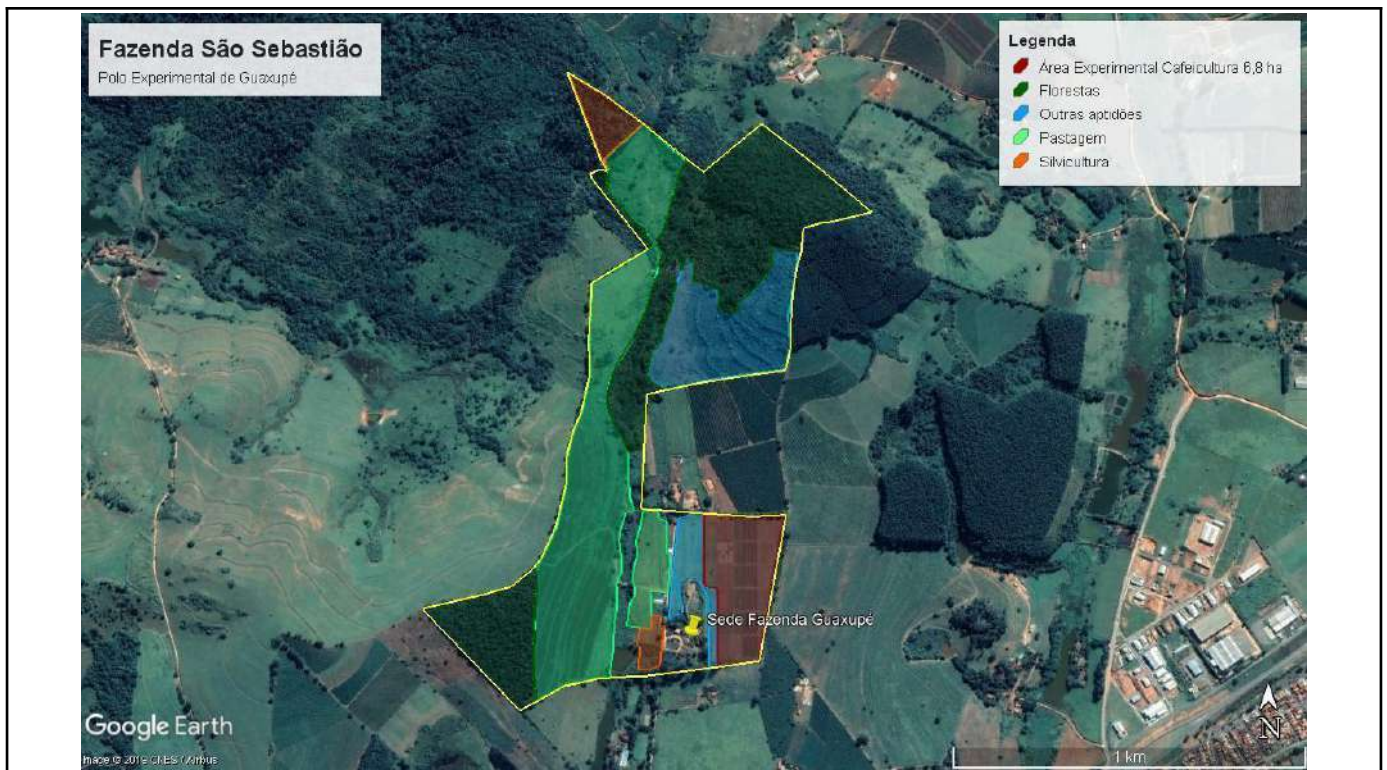

Figure 7: Muzambinho - Main Campus, CeCAES and Commercial College.

Figure 8: Muzambinho Campus - Main Campus configuration.

Figure 9: Muzambinho Campus - São Sebastião Farm (Guaxupé Experimental Pole) configuration.

Figure 10: Campus Muzambinho - CeCAES.

Figure 11: Muzambinho Campus - Commercial College.

Description

[Muzambinho Campus](#) is IFSULDEMINAS biggest and main campus. Former Federal Agrotechnical School of Muzambinho, it is located in the Morro Preto rural neighborhood, addressed on the km 35 of the BR 491 road. Although there are now several other courses, the predominance is still in agriculture. With an area of 218 ha, it counts on the cultivation of vegetables, annuals and perennials, and also with the zootechnical sectors of small, medium and large animals.

In addition to the main Campus, there are another 3 (three) units for academic purposes, namely the Commercial College (figure 6), the CeCAES (Center for Sciences Applied to Education and Health, figure 5) and the São Sebastião Farm (figure 9), where is located an extension of the Innovation Pole, functioning as a Technology Validation Center in Coffee Culture.