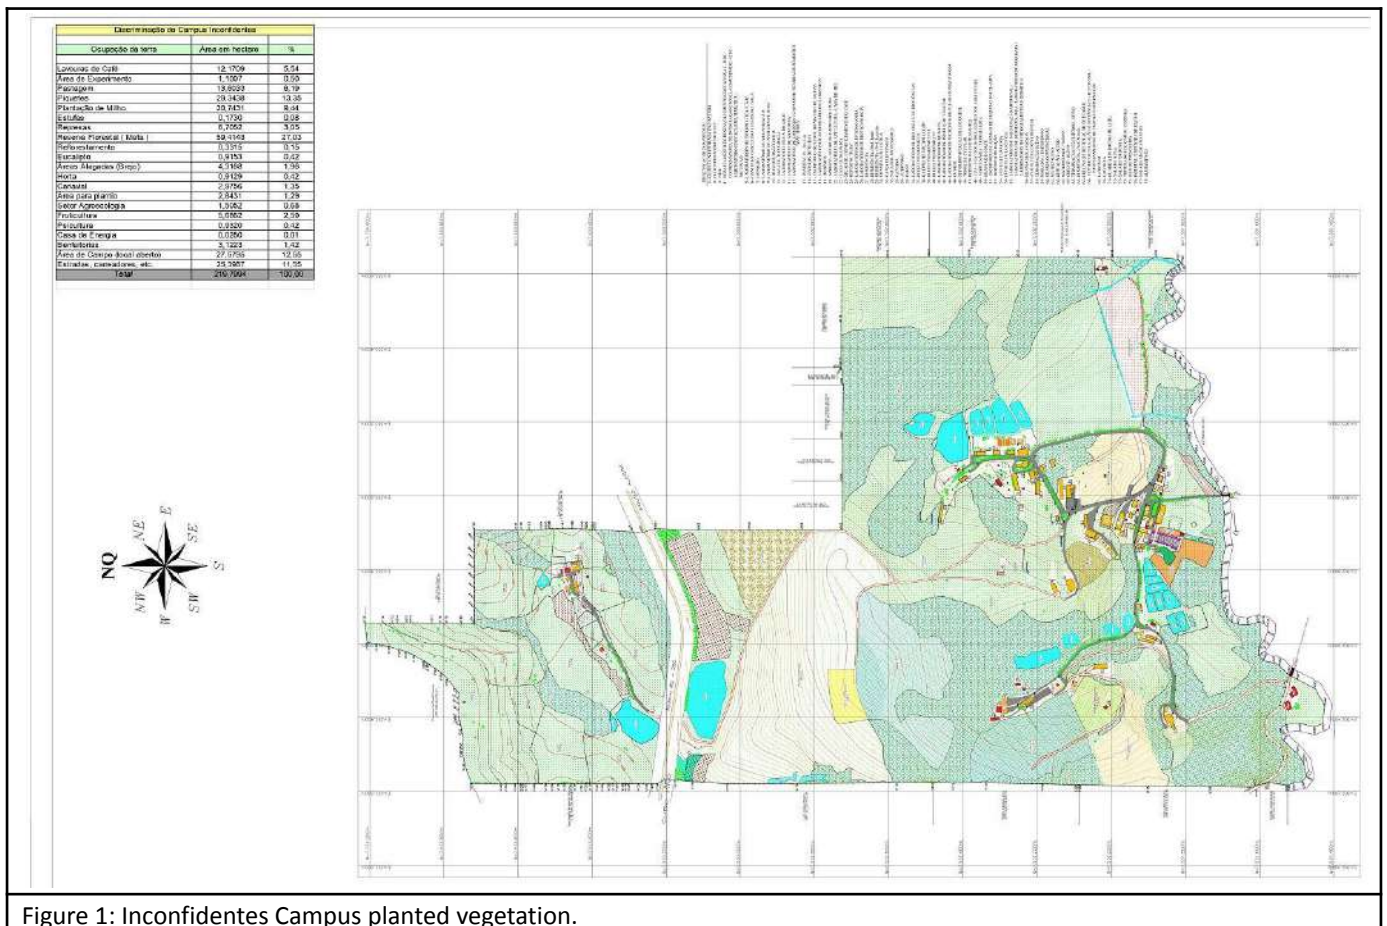

Template for Evidence(s) UI GreenMetric Questionnaire

University : IFSULDEMINAS
Country : BRAZIL
Web Address : <https://www.ifsuldeminas.edu.br/index.php>

[1] Setting and Infrastructure (SI)

[1.10] Total Area on Campus Covered in Planted Vegetation (m²)

Figure 1: Inconfidentes Campus planted vegetation.

Figure 2: Machado Campus planted vegetation.

Figure 3: Muzambinho Campus planted vegetation.

Description

IFSULDEMINAS have **2,921,491 m²** covered in planted vegetation (annual plantations, pastures, coffee, fruit, forestry and forest nurseries, etc), which corresponds to **44,41%** of the total area. Source: Machado and Muzambinho Campus. Images captured by Google Earth application.