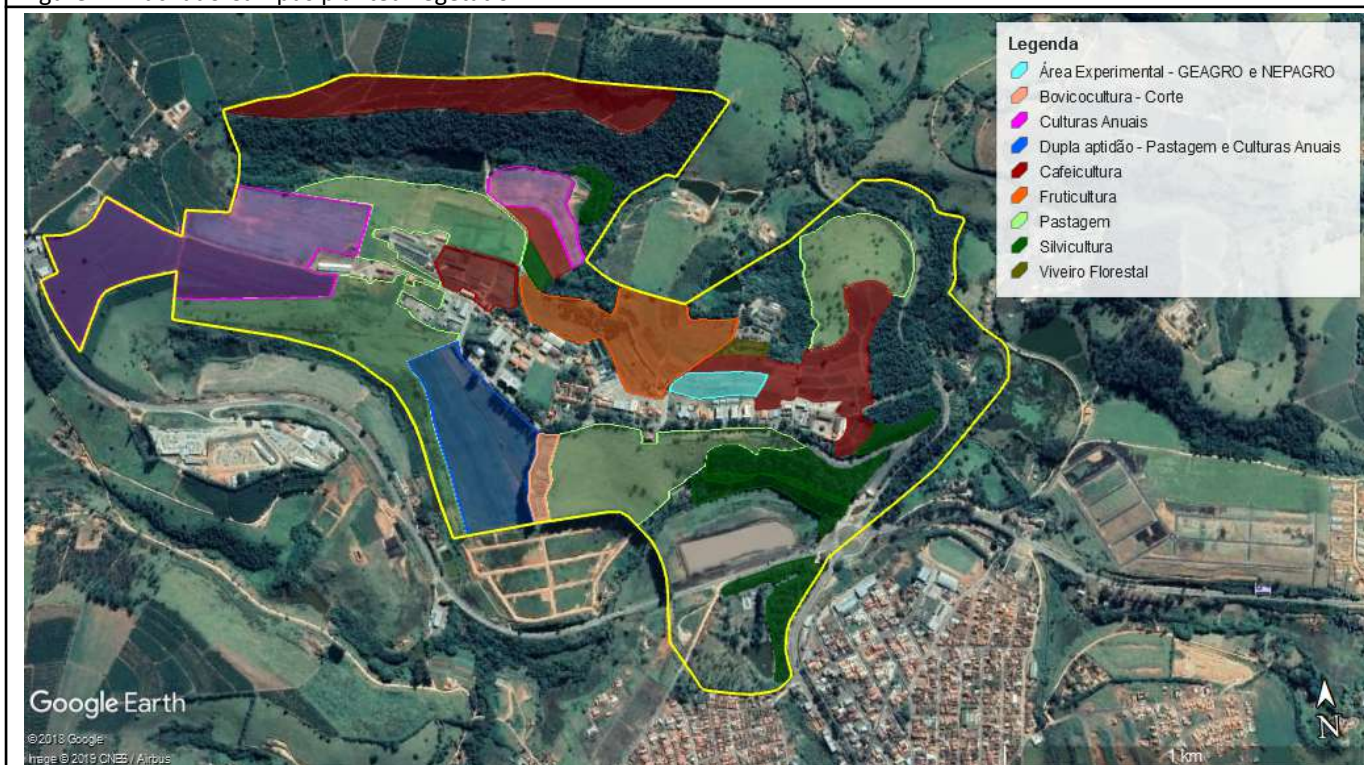

Template for Evidence(s) UI GreenMetric Questionnaire

University : IFSULDEMINAS
Country : BRAZIL
Web Address : <https://www.ifsuldeminas.edu.br/index.php>

[1] Setting and Infrastructure (SI)

[1.10] Total Area on Campus Covered in Planted Vegetation (m²)

Figure 1: Inconfidentes Campus planted vegetation.

Figure 2: Machado Campus planted vegetation.

Figure 3: Muzambinho Campus planted vegetation.

Description

IFSULDEMINAS have **2,921,491 m²** covered in planted vegetation (annual plantations, pastures, coffee, fruit, forestry and forest nurseries, etc), which corresponds to **44,41%** of the total area. Source: Machado and Muzambinho Campus. Images captured by Google Earth application.