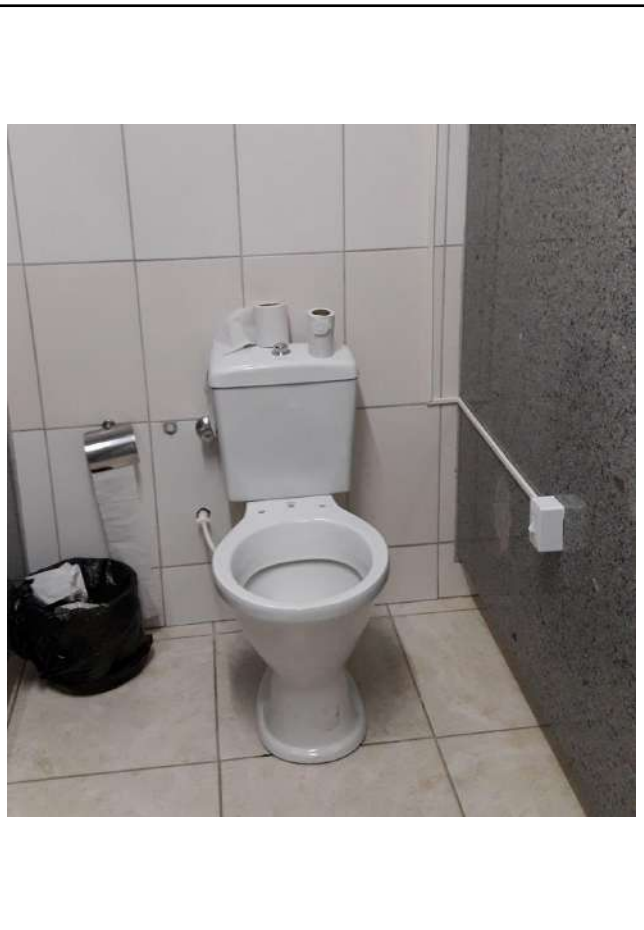

Figure 1: Machado Campus 360° monitoring camera.

Figure 2: Machado Campus security ordinance.

Figure 3: Machado Campus CCTV in entrance.

Figure 4: Pouso Alegre Campus CCTV.

Figure 5: Pouso Alegre Campus emergency lights.

Figure 6: Pouso Alegre Campus fire alarm, fire extinguisher and hydrant.

Figure 7: Pouso Alegre Campus security camera.

Figure 8: Pouso Alegre fire alarm and fire extinguisher.

Figure 9: Rectory fire alarm and hydrant.

Figure 10: Rectory fire alarm and fire extinguisher.

Figure 11: Inconfidentes Campus ordinance establishing the fire brigade.

Figure 12: Inconfidentes Campus panic button on the toilet for people with special needs.