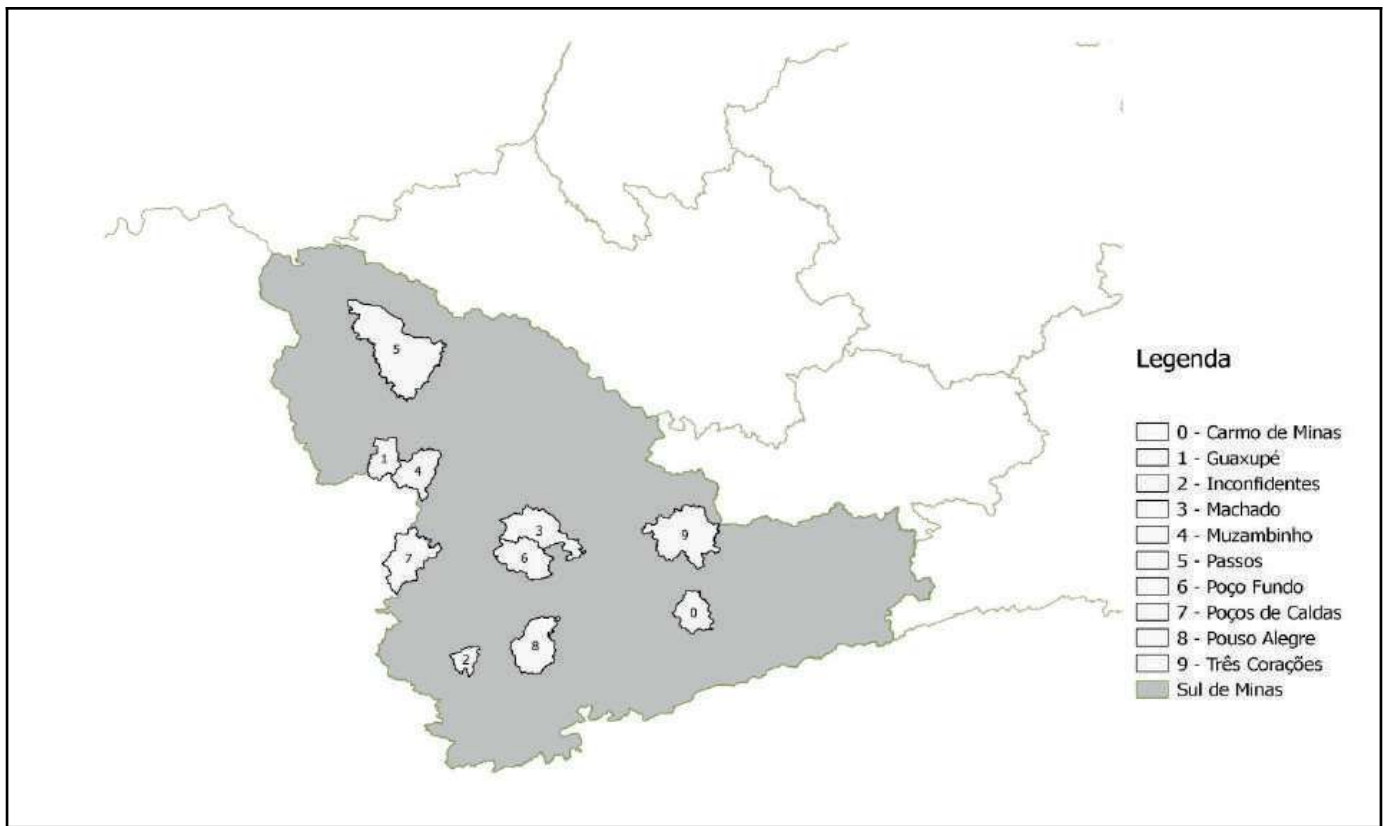

Figure 7: Campus Carmo de Minas
Alameda Murilo Eugênio Rubião, s/nº - Bairro Chacrinha - CEP 37.472-000 - Carmo de Minas - MG

Figure 8: Campus Três Corações
Rua Coronel Edgar Cavalcanti de Albuquerque, nº 61 - Bairro Chácara das Rosas - CEP 37.417-158 - Três Corações - MG

Figure 9: Reitoria
Avenida Vicente Simões, nº 1.111 - Bairro Nova Pouso Alegre - CEP 37.553-465 - Pouso Alegre - MG

Figure 10: IFSULDEMINAS campi location.

Description

In the South of Minas Gerais, the Federal Agrotechnical Schools of Inconfidentes (founded in 1918), Machado (founded in 1957) and Muzambinho (founded in 1952), traditionally recognized for quality in the offer of high school and technical courses, were unified in 2009, and the Rectory was established in Pouso Alegre. Thus, the Federal Institute of Education, Science and Technology of the South of Minas Gerais (IFSULDEMINAS), which currently has campuses in Passos, Poços de Caldas, Pouso Alegre (both three created in 2011) and advanced campuses in Carmo de Minas and Três Corações (both created in 2014), as well as advanced cores and network poles in several cities of the region.