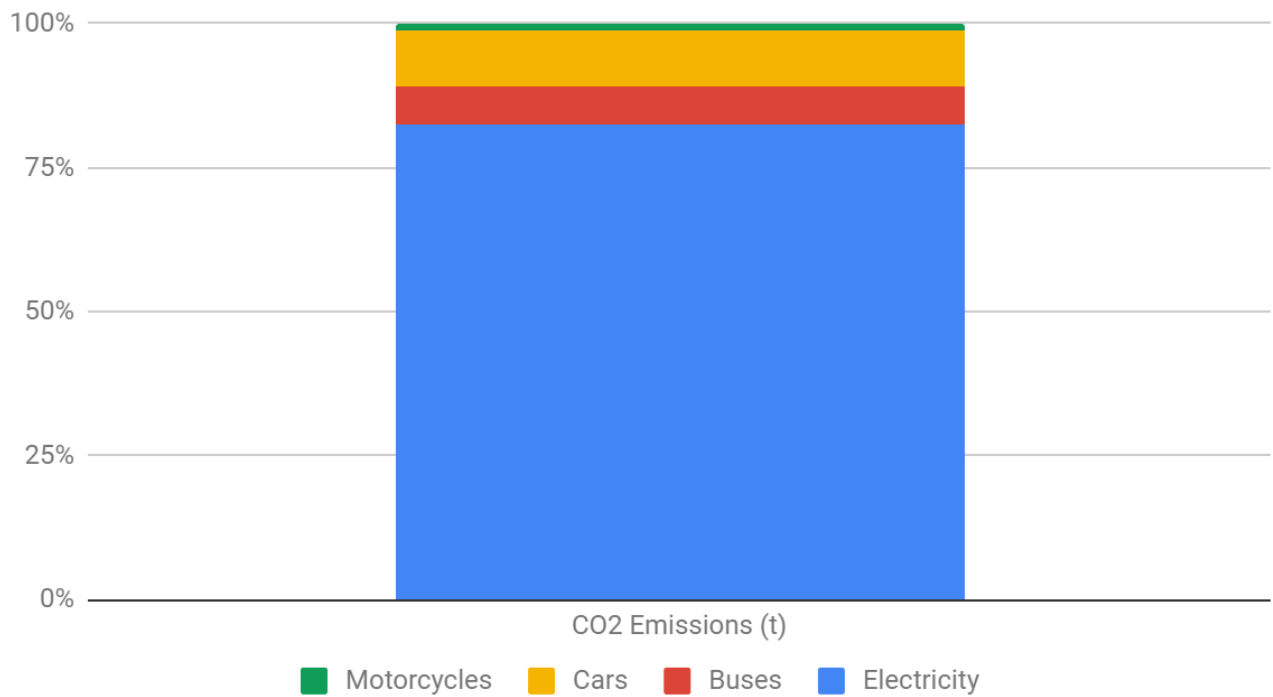

IFSULDEMINAS CO2 Emissions (t)

Description

IFSULDEMINAS carbon footprint is **2,407.4 tons of CO₂**. Electricity represents 82.54% of all emissions, followed by cars (9.60%), buses (6.71%) and motorcycles (1.16%). The carbon footprint is larger than last year (1,542.8 tons of CO₂), due to back to school starting in February following the COVID-19 pandemic. Results calculated using Appendix 3 of the GreenMetric World University Rankings UI 2022 Guideline. Source: IFSULDEMINAS Campi.